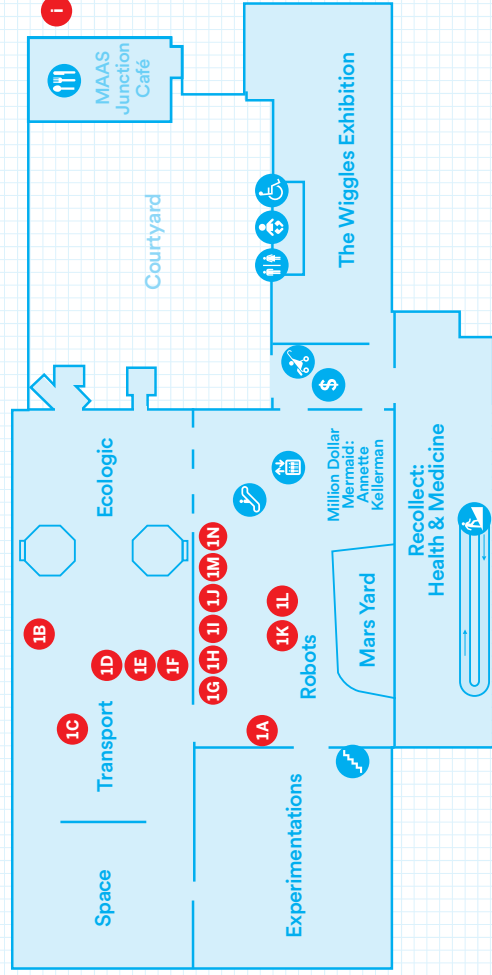

Stallholder Map

Level 1

MAIN ENTRY/EXIT

- Toilets
- Admission
- Café
- Lift
- Stairs
- Ramp
- Escalator
- Pram Parking

🍴 Food

Food will be available from
MAAS Café (Level 3) and
MAAS Junction (Level 1)

- 1A** Microsoft
- 1B** Jaycar Electronics
- 1C** RoboHaus
- 1D** eora 3D
- 1E** Maker's Muse
- 1F** OpenROV
- 1G** MathWorks Australia
- 1H** Bilby 3D
- 1I** MakerSpace & company
- 1J** Robots and Dinosaurs
- 1K** Little Bird Electronics
- 1L** BotBitz

- 1M** FurryMakers
- 1N** Aran Blocks

Level 2

- Toilets
- Lift
- Stairs
- Ramp
- Escalator
- First Aid

MAAS Demonstration Areas

- i** Courtyard Demonstration Area
- ii** Theatre
- iii** Thinkspace
- iv** Thinkspace Studio