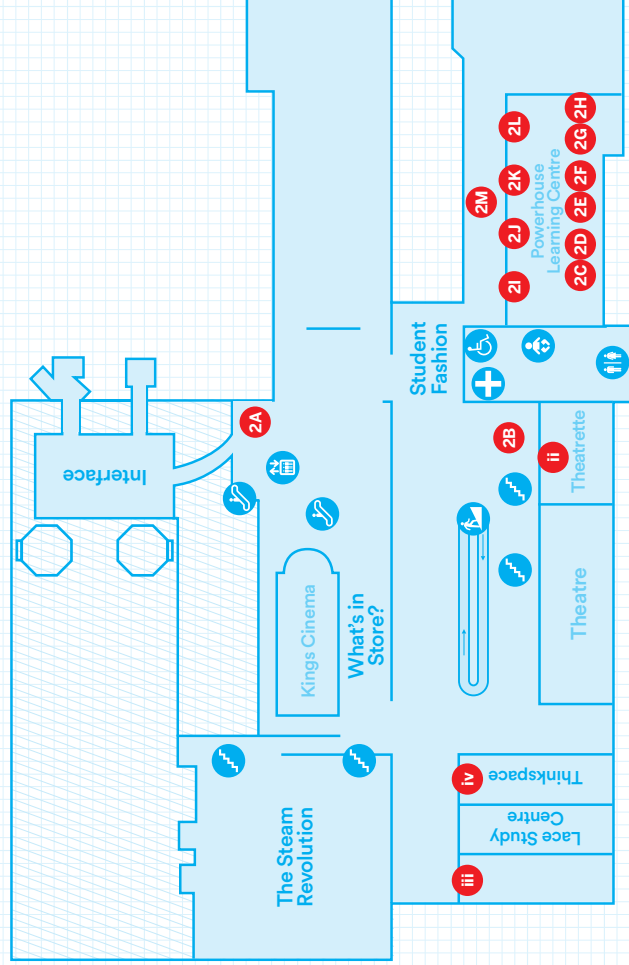

Stallholder Map

Level 1

MAIN ENTRY/EXIT

- Toilets
- Admission
- Café
- Lift
- Stairs
- Ramp
- Escalator
- Pram Parking

🍴 Food

Food will be available from
MAAS Café (Level 3) and
MAAS Junction (Level 1)

- 1A** Microsoft
- 1B** Jaycar Electronics
- 1C** RoboHaus
- 1D** eora 3D
- 1E** Maker's Muse
- 1F** OpenROV
- 1G** MathWorks Australia
- 1H** Bilby 3D
- 1I** MakerSpace & company
- 1J** Robots and Dinosaurs
- 1K** Little Bird Electronics
- 1L** BotBitz

- 1M** FurryMakers
- 1N** Aran Blocks

Level 2

- Toilets
- Lift
- Stairs
- Ramp
- Escalator
- First Aid

MAAS Demonstration Areas

- i** Courtyard Demonstration Area
- ii** Theatre
- iii** Thinkspace
- iv** Thinkspace Studio